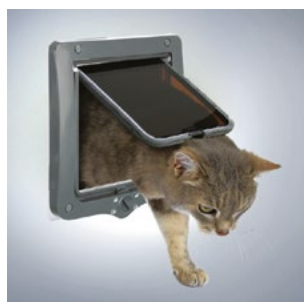

LETTERPLATE

DESCRIPTION

Color: INOX
Dimensions: 35x7,5 cm

CAT DOOR

DESCRIPTION

Transparent and silent flap with special seal and magnetic lock; has 4 modes to enter. Made of plastic resistant to various weather conditions.
Colors: white, gray