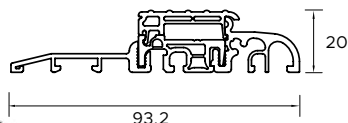

## DOOR CONSTRUCTION

- ALU HYBRID insulated door frame with an XPS insert that improves thermal performance. **1**
- Door leaf made of fiberglass composite with carbon structure and filled with polyurethane foam with a composite frame. **2**
- Door leaf with peripheral seal and an additional masking trim. **3**
- Door leaf with peripheral seal and an additional masking trim.
- Three 3D hinges adjustable in 3 dimensions.
- 8-point locking mechanism (hook-bolts).
- Lower and upper points controlled with the main lock
- Clamping bar over the entire height of the of the frame.
- LAVA handles.
- Burglar-resistant cylinder-lock or double-sided cylinder (security class "D").
- Custom **WIKĘD** key.
- Minimalist ring door lock cover (with DOOR-BAR).
- Insulated PVC/ALU threshold with thermal partition. **4**