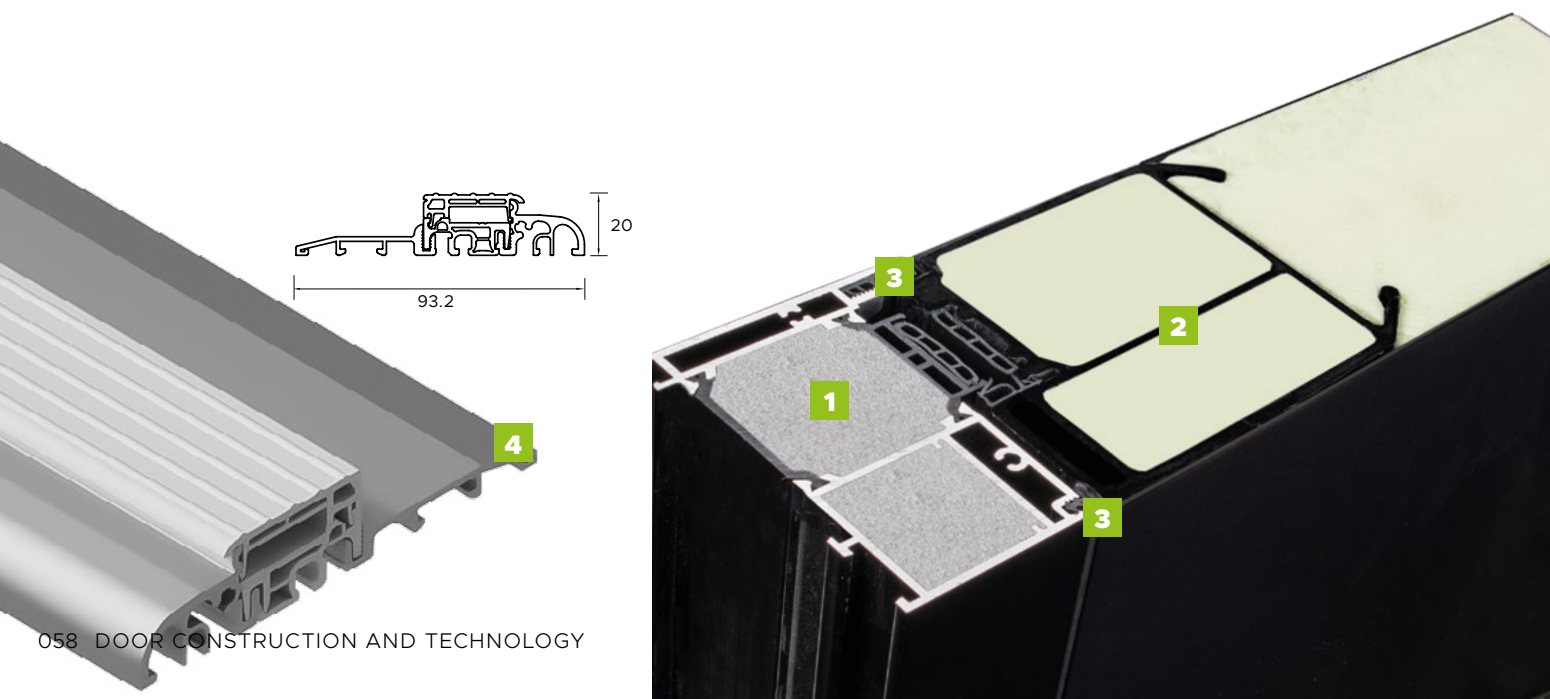

## DOOR CONSTRUCTION

- ALU HYBRID insulated door frame with an XPS insert that improves thermal performance. **1**
- Door leaf made of fiberglass composite with carbon structure and filled with polyurethane foam with a composite frame. **2**
- Door leaf with peripheral seal and an additional masking trim. **3**
- Door leaf with peripheral seal and an additional masking trim.
- Three 3D hinges adjustable in 3 dimensions.
- 8-point locking mechanism (hook-bolts).
- Lower and upper points controlled with the main lock
- Clamping bar over the entire height of the of the frame.
- LAVA handles.
- Burglar-resistant cylinder-lock or double-sided cylinder (security class "D").
- Custom **WIKĘD** key.
- Minimalist ring door lock cover (with DOOR-BAR).
- Insulated PVC/ALU threshold with thermal partition. **4**