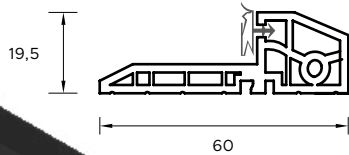

## DOOR CONSTRUCTION

-  - Warm Termo frame (bought separately). **1**
-  - Door leaf with seal, filled with polyurethane foam and glued laminated timber frame. **2**
-  - 3 3D hinges adjustable in 3 dimensions. **3**
-  - Decorative hinge caps.
-  - Adjustable pressure for 3-point lock system.
-  - Adjustable latch.
-  - 3 anti-breach bolts.
-  - Upper hook.
-  - Additional upper lock with knob cylinder (single key system).
-  - 3-point lock with main lock and cylinder (single key system).
-  - Prime, Tahoma, Manitoba or Magnus HANDLE.
-  - Lower hook.
-  - Insulating brush.
-  - PVC or ALU threshold with seal. **4**
-  - Windstoper (seal preventing potential drafts in threshold section).