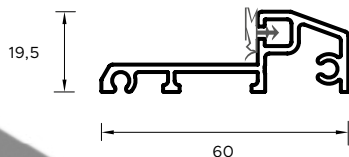

## DOOR CONSTRUCTION

-  - Warm Termo frame (bought separately). **1**
-  - Door leaf with seal, filled with polyurethane foam and glued laminated timber frame. **2**
-  - 3 3D hinges adjustable in 3 dimensions. **3**
-  - Decorative hinge caps.
-  - Adjustable pressure for 3-point lock system.
-  - Adjustable latch.
-  - 3 anti-breach bolts.
-  - Upper hook.
-  - Additional upper lock with knob cylinder (single key system).
-  - 3-point lock with main lock and cylinder (single key system).
-  - Prime, Tahoma, Manitoba or Magnus HANDLE.
-  - Lower hook.
-  - Insulating brush.
-  - PVC or ALU threshold with seal. **4**
-  - Windstoper (seal preventing potential drafts in threshold section).