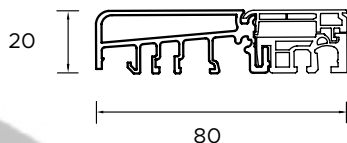

Termo Prestige Lux

A range of advanced entrance doors for very demanding customers. A wide choice of pattern configurations and accessories, combined with excellent technical parameters, guarantee perfect thermal and acoustic insulation values.

Heat transmittance coefficient
 $U_d=0,79 \text{ W/m}^2\text{K}^*$

Door leaf thickness

Acoustic isolation
32dB*

Security class RC2**

* Only doors without glazing

**IAW PN-EN 1627:2011. Only for full doors or with P4 glazing and INOX decor and fitted with C class lock and HANDLE

DOOR CONSTRUCTION

- Warm Termo Prestige frame with two seals and insulating filler in each chamber. **1**
- Door leaf with seal, filled with polyurethane foam and glued laminated timber frame. **2**
- 3 3D hinges adjustable in 3 dimensions. **3**
- Adjustable pressure for 3-point lock system.
- 6 anti-breach bolts.
- Key operated upper bolt with additional upper latch bolt.
- double cylinder lock or knob cylinder.
- 3-point lock with main lock and central latch bolt.
- Prime, Tahoma, Manitoba or Magnus HANDLE.
- Key operated lower bolt with additional lower latch bolt.
- Door leaf with 4-sided seal.
- Auto drop down seal.
- Windstoper (seal preventing potential drafts in threshold section).
- Warm, PVC/ALU threshold with thermal barrier. **4**