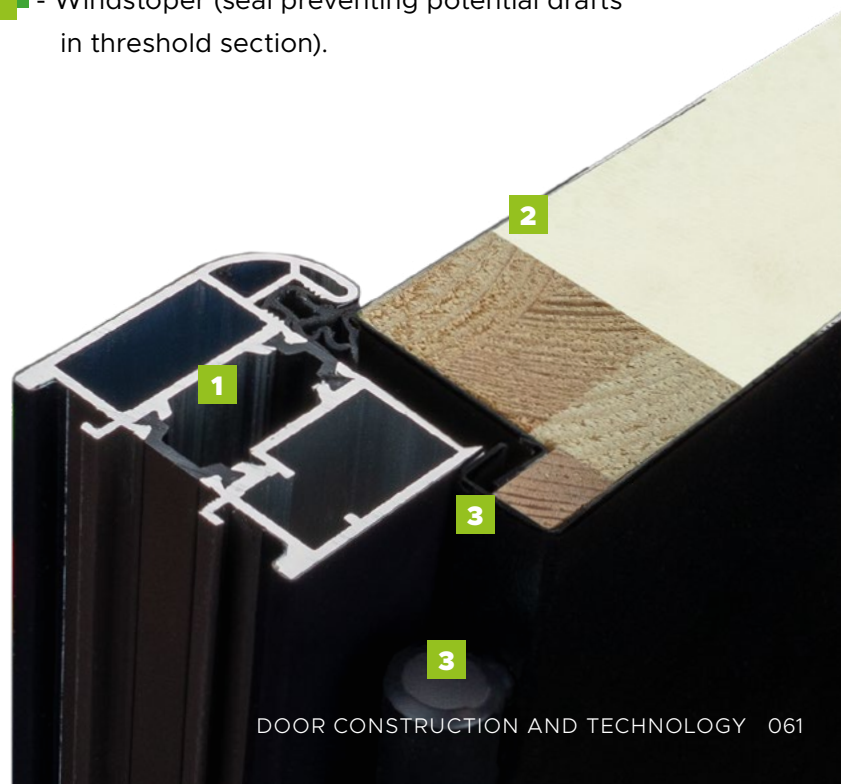

 54 mm  
Door leaf thickness

 Acoustic isolation  
32dB\*

 RC 2  
Security class RC2\*\*

\* Only doors without glazing  
\*\*IAW PN-EN 1627:2011. Only for full doors or with P4 glazing and INOX decor and fitted with C class lock and HANDLE

## DOOR CONSTRUCTION

-  - Warm Termo frame (bought separately). **1**
-  - Door leaf with seal, filled with polyurethane foam and glued laminated timber frame. **2**
-  - 3 3D hinges adjustable in 3 dimensions. **3**
-  - Decorative hinge caps.
-  - Adjustable pressure for 3-point lock system.
-  - Adjustable latch.
-  - 3 anti-breach bolts.
-  - Upper hook.
-  - Additional upper lock with knob cylinder (single key system).
-  - 3-point lock with main lock and cylinder (single key system).
-  - Prime, Tahoma, Manitoba or Magnus HANDLE.
-  - Lower hook.
-  - Insulating brush.
-  - PVC or ALU threshold with seal. **4**
-  - Windstoper (seal preventing potential drafts in threshold section).