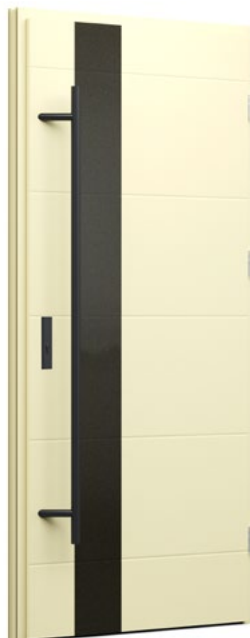

Model GF02a

CRYSTAL SKY COLOR
LIMESTONE
DECOR
LACOBEL
DOOR-BAR
ALFA