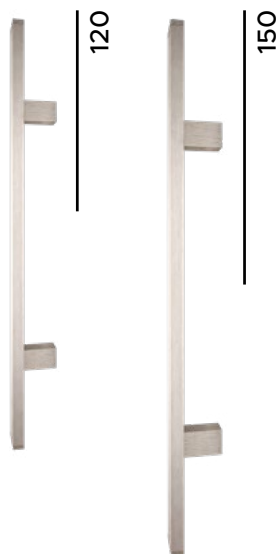

BETA

Door bar

Inspirations: page 14, 38

Available sizes: 120 cm and 150 cm.

Colors: INOX and Black

Mount angle

INOX

BLACK

GOLD

Button available for
Termo Prestige Lux line

Fingerprint reader
available