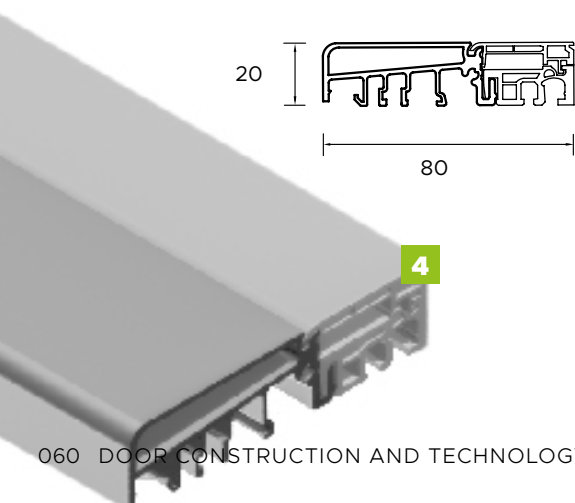

Door leaf thickness

Acoustic isolation  
32dB\*

Security class RC2\*\*

\*Only doors without glazing

\*\*IAW PN-EN 1627:2011. Only for full doors or with P4 glazing and INOX decor and fitted with C class lock and HANDLE

## DOOR CONSTRUCTION

- - Warm Termo frame. **1**
- - Door leaf with seal, filled with polyurethane foam and glued laminated timber frame. **2**
- - 3 3D hinges adjustable in 3 dimensions. **3**
- - Adjustable pressure for 3-point lock system.
- - Adjustable latch.
- - 3 anti-breach bolts.
- - Upper hook-bolt.
- - Additional upper lock with knob cylinder (single key system).
- - 3-point lock with main lock and cylinder (single key system).
- - Prime, Tahoma, Manitoba or Magnus HANDLE.
- - Lower hook-bolt.
- - Door leaf with 4-sided seal.
- - Windstopper (seal preventing potential drafts in threshold section).
- - Warm, PVC/ALU threshold with thermal barrier. **4**