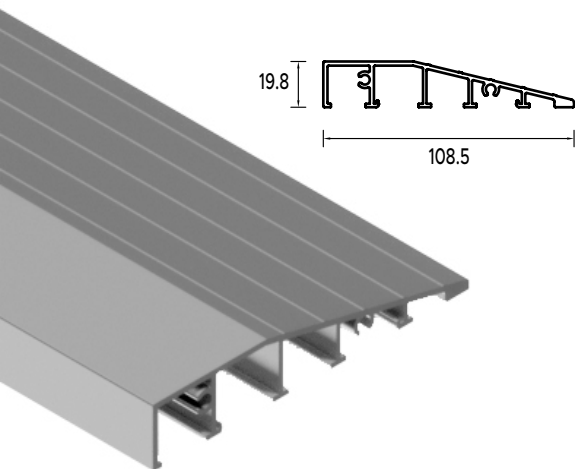

Optimum

The optimum range of entrance doors for demanding customers.
A wide range of visual and technical solutions combined with very good value for money.

Heat transmittance coefficient
 $U_d = 0,85 \text{ W/m}^2\text{K}^*$

Door leaf thickness

Acoustic isolation
32dB*

Security class RC2**

*Only doors without glazing

**IAW PN-EN 1627:2011. Only for full doors or with P4 glazing and INOX decor and fitted with C class lock and HANDLE

DOOR CONSTRUCTION

- - Warm Termo frame. **1**
- - Door leaf with seal, filled with polyurethane foam and glued laminated timber frame. **2**
- - 3 3D hinges adjustable in 3 dimensions. **3**
- - Adjustable pressure for 3-point lock system.
- - Adjustable latch.
- - 3 anti-breach bolts.
- - Upper hook-bolt.
- - Additional upper lock with knob cylinder (single key system).
- - 3-point lock with main lock and cylinder (single key system).
- - Prime, Tahoma, Manitoba or Magnus HANDLE.
- - Lower hook-bolt.
- - Door leaf with 4-sided seal.
- - Windstopper (seal preventing potential drafts in threshold section).
- - Warm, PVC/ALU threshold with thermal barrier. **4**