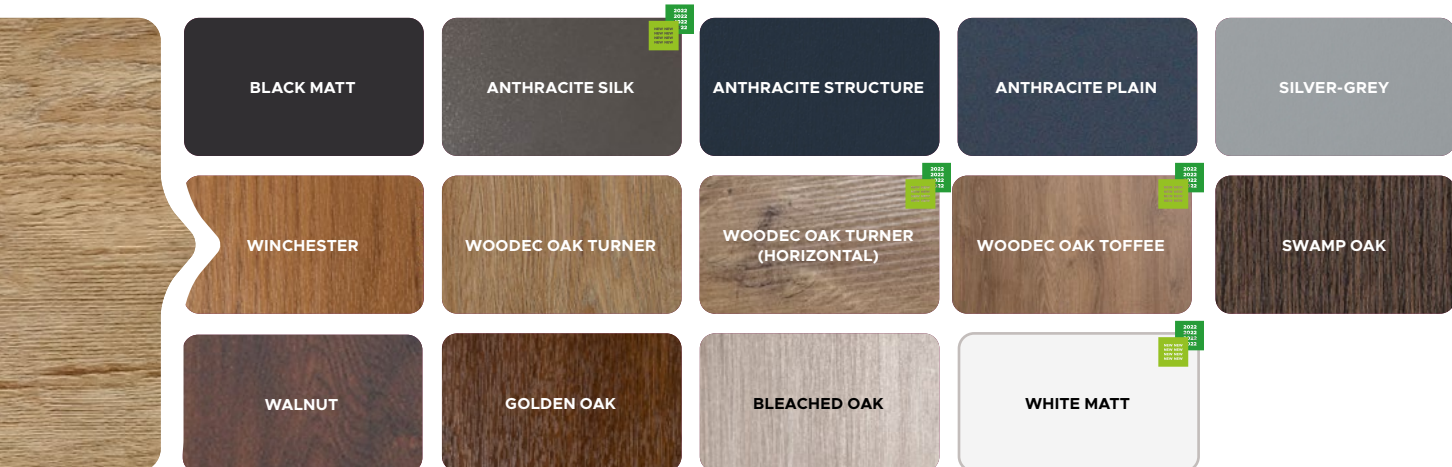

## CAMELEON COLORS

### CRYSTAL SKY COLOR

UNIQUE DOOR PAINT COLORS WITH EXCEPTIONAL STRUCTURE OF CRYSTALS GLEAMING IN THE SUNLIGHT.  
PREMIUM PALETTE INSPIRED BY VIBRANT GLOSSY CRYSTALS.

## COLORS CAMELEON

### HARMONY COLOR

COLORS FROM THE RAL PALETTE WITH A SUBTLE ORANGE SKIN STRUCTURE.  
LET YOUR IMAGINATION LOOSE AND CHOOSE THE COLOR PERFECTLY FITTING THE CHARACTER OF YOUR HOME.

Entrance door from the Cameleon color range can be made as a solid door without millings, with millings and with glazing (only models with decorative frames in INOX or BLACK stainless steel and from the Glass Design range). The choice of Cameleon color is linked with extended production time.