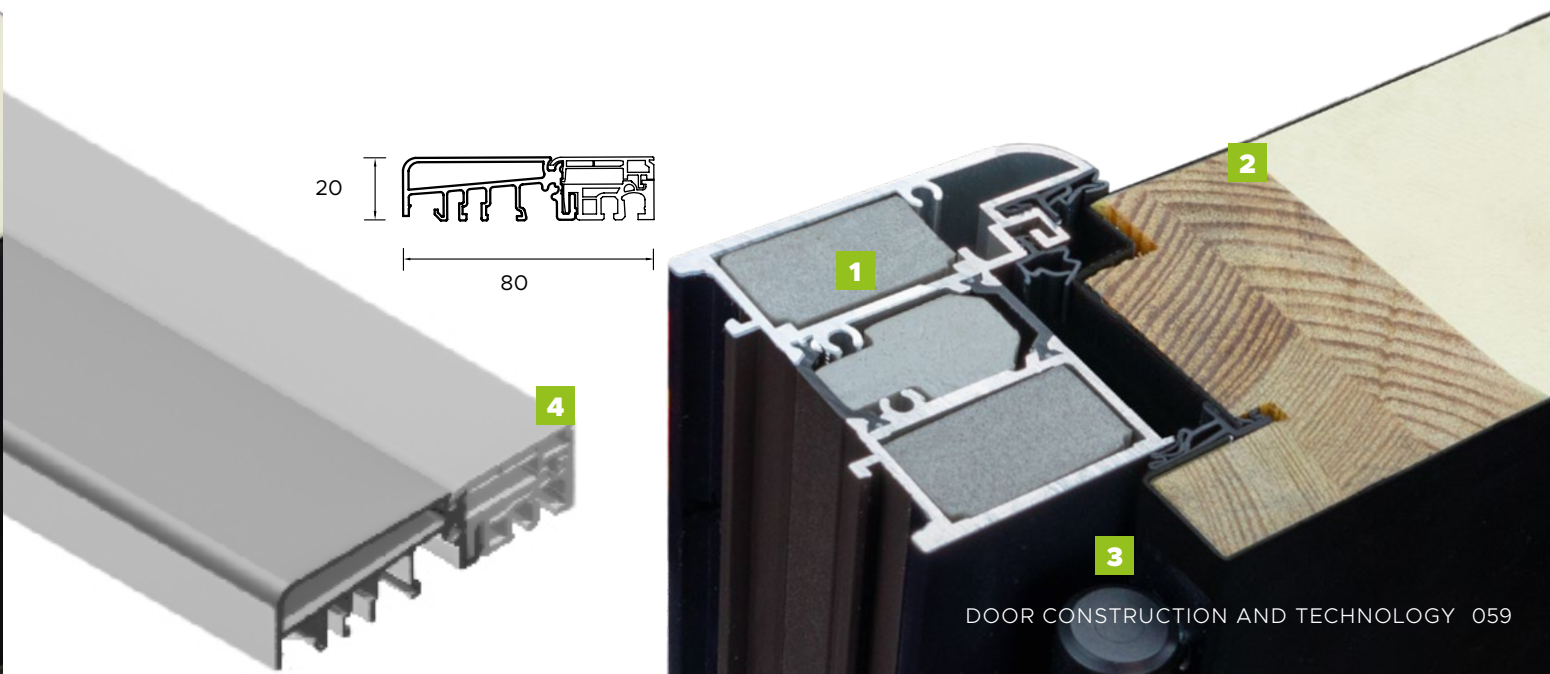

## DOOR CONSTRUCTION

- Warm Termo Prestige frame with two seals and insulating filler in each chamber. **1**
- Door leaf with seal, filled with polyurethane foam and glued laminated timber frame. **2**
- 3 3D hinges adjustable in 3 dimensions. **3**
- Adjustable pressure for 3-point lock system.
- 6 anti-breach bolts.
- Key operated upper bolt with additional upper latch bolt.
- double cylinder lock or knob cylinder.
- 3-point lock with main lock and central latch bolt.
- Prime, Tahoma, Manitoba or Magnus HANDLE.
- Key operated lower bolt with additional lower latch bolt.
- Door leaf with 4-sided seal.
- Auto drop down seal.
- Windstoper (seal preventing potential drafts in threshold section).
- Warm, PVC/ALU threshold with thermal barrier. **4**