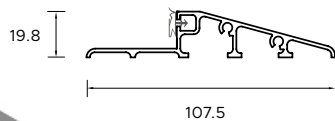

Premium

The basic range of entrance doors, good technical parameters.
Numerous models and equipment options combined with an attractive price.

Heat transmittance coefficient
 $U_d=0,98 \text{ W/m}^2\text{K}^*$

54 mm
Door leaf thickness

Acoustic isolation
32dB*

RC 2
Security class RC2**

* Only doors without glazing
**IAW PN-EN 1627:2011. Only for full doors or with P4 glazing and INOX decor and fitted with C class lock and HANDLE

DOOR CONSTRUCTION

- Warm Termo frame (bought separately). **1**
- Door leaf with seal, filled with polyurethane foam and glued laminated timber frame. **2**
- 3 3D hinges adjustable in 3 dimensions. **3**
- Decorative hinge caps.
- Adjustable pressure for 3-point lock system.
- Adjustable latch.
- 3 anti-breach bolts.
- Upper hook.
- Additional upper lock with knob cylinder (single key system).
- 3-point lock with main lock and cylinder (single key system).
- Prime, Tahoma, Manitoba or Magnus HANDLE.
- Lower hook.
- Insulating brush.
- PVC or ALU threshold with seal. **4**
- Windstoper (seal preventing potential drafts in threshold section).