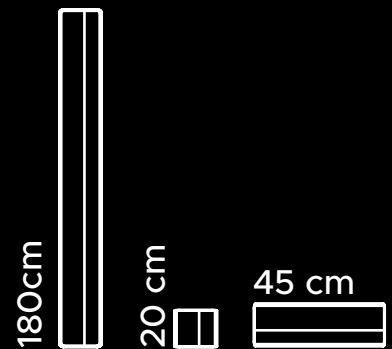

# POCKET

Door bar flush with the door leaf.  
Available sizes: 20 cm, 45 cm and 180 cm.  
COLORS: INOX and Black

INOX

BLACK

# ALFA

---

Door bar

Inspirations: page 22, 91

Available sizes: 60 cm, 120 cm and 150 cm.

Colors: INOX and Black

Mount angle

INOX